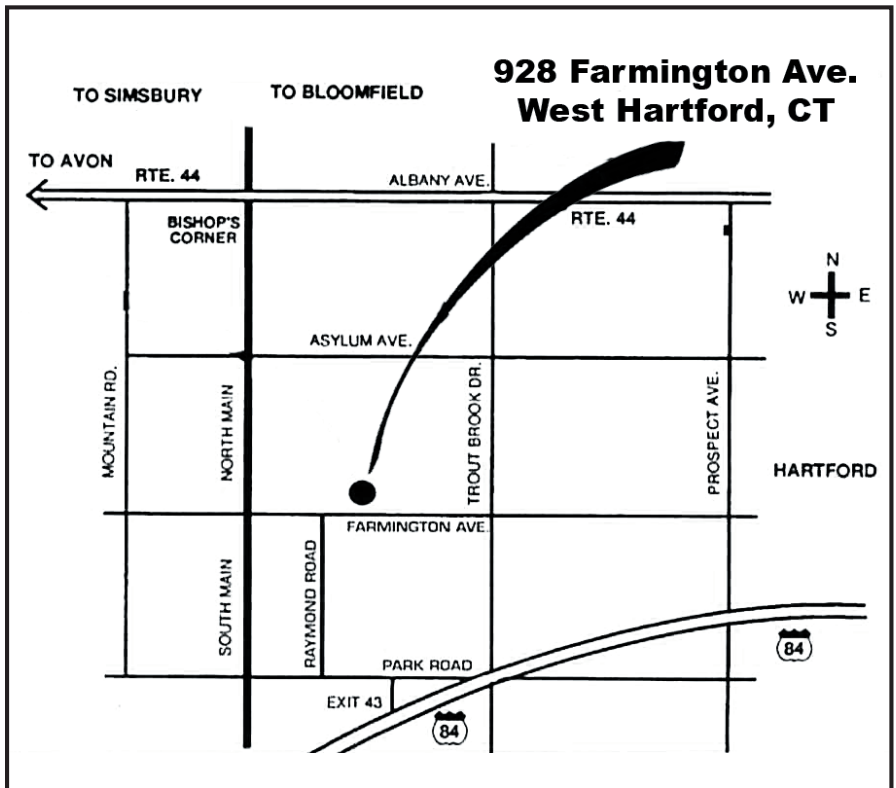

# DIRECTIONS: TO WEST HARTFORD OFFICE

**From Route 84:** Take Exit 43 and make a left off the exit ramp on to Park Road. Make first right onto Raymond Road. Continue straight until the road ends at Farmington Avenue. Our building is across the street, to the right. Park in the lot behind the building.

**From Bishop's Corner:** Head south on North Main St. towards West Hartford Center. Turn left onto Farmington Ave. Turn left into office parking lot directly past the Subway Restaurant.

**West Hartford • (860) 236-1199**