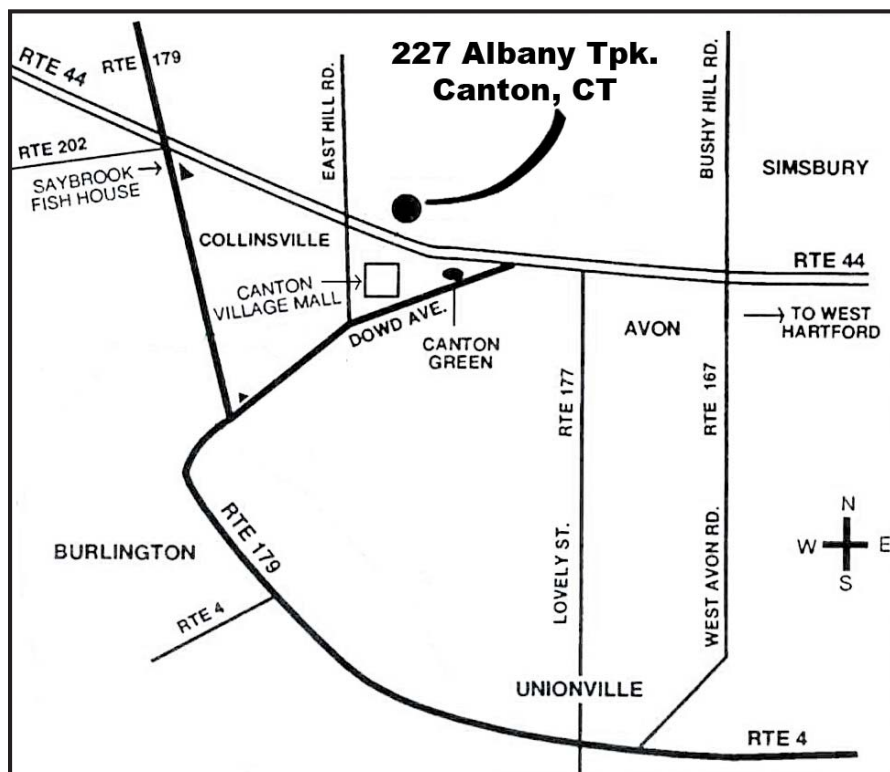

# DIRECTIONS: TO CANTON OFFICE

**From Avon:** Take Route 44 West. Continue past the Shoppes at Farmington Valley 0.8 miles. Take right at light into plaza.

**From Unionville:** Take Route 4 to center of Unionville. Make right turn onto Lovely St. (Rt. 177). Continue through Avon. Make left turn onto Rt. 44. Follow 0.6 miles. Take right at light into plaza.